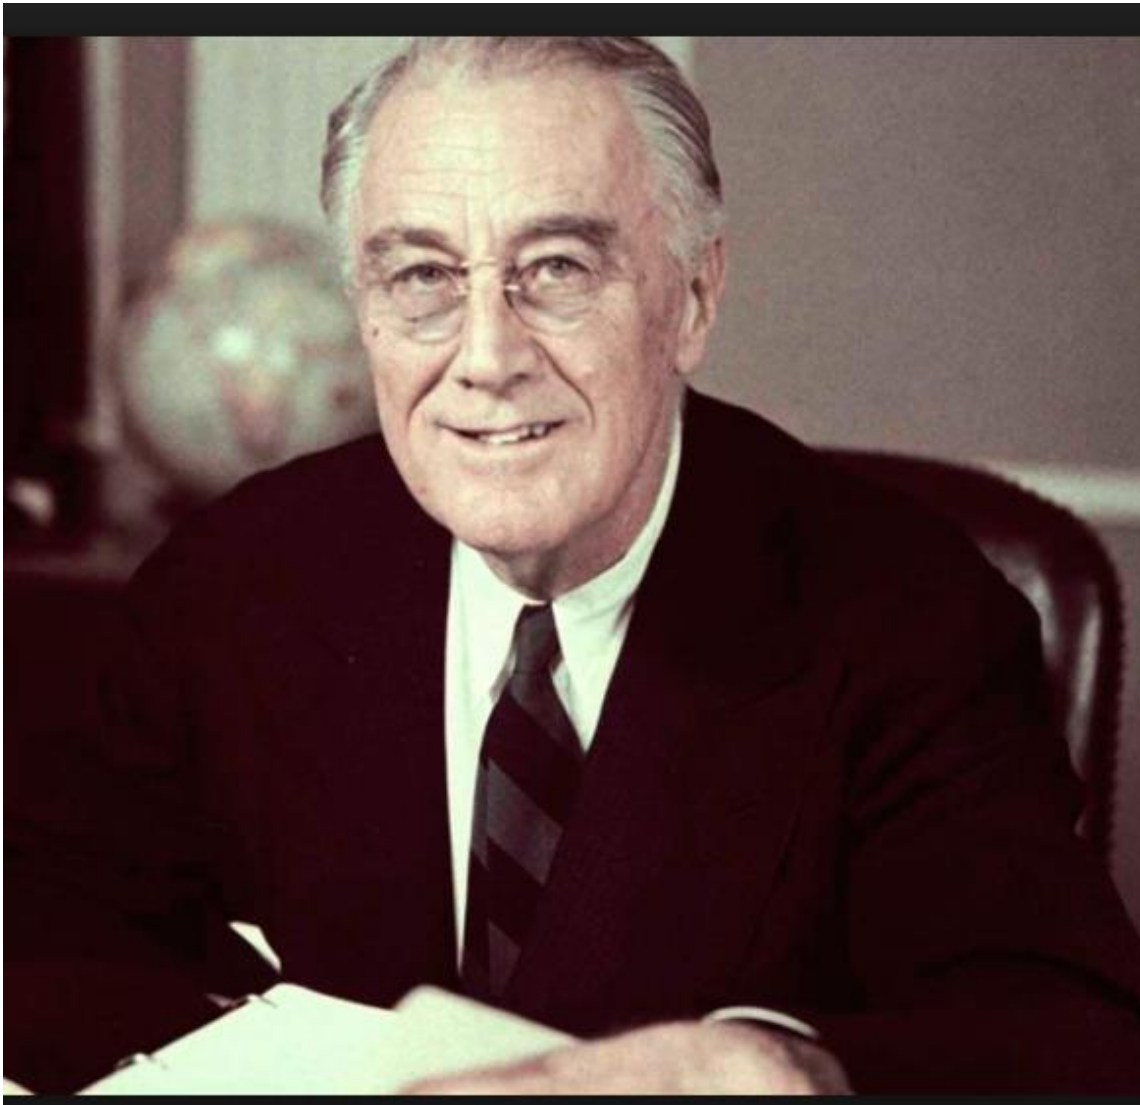

Famous WW II Leaders

At the Nov 1945 Yalta Conference, Winston Churchill, Franklin D. Roosevelt & Joseph Stalin. Standing, from left, Field Marshal Sir [Alan Brooke](#), Fleet Admiral [Ernest King](#), Fleet Admiral [William D. Leahy](#), General of the Army [George Marshall](#), Major General [Laurence S. Kuter](#), General [Aleksei Antonov](#), Vice Admiral [Stepan Kucherov](#), and Admiral of the Fleet [Nikolay Kuznetsov](#).

Franklin D Roosevelt

**President of
the US during
WWII & Great
Depression,
died April 1945**

Eleanor Roosevelt

**Wife of President
Roosevelt, helped
start the United
Nations**

Adolf Hitler

**Leader of WWII
Germany, started
WWII in Europe,
committed
suicide at end of
war April 1945**

Emperor Hirohito

24th Emperor of Japan during WWII, survived due MacArthur's intervention, emperor 1926 until his death in 1989

Joseph Stalin

**Soviet Communist
dictator of Russia
during WWII, killed
millions of his own
people and others
during the war, died
1953**